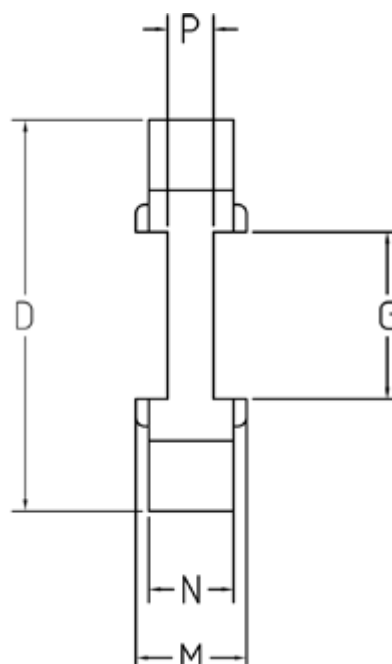

Data Sheet

Article number: 333500702

Description: Element Klonex ES14
Red spider 98 Sh A

Measures

D = 14

G = -

M = 8

N = 6